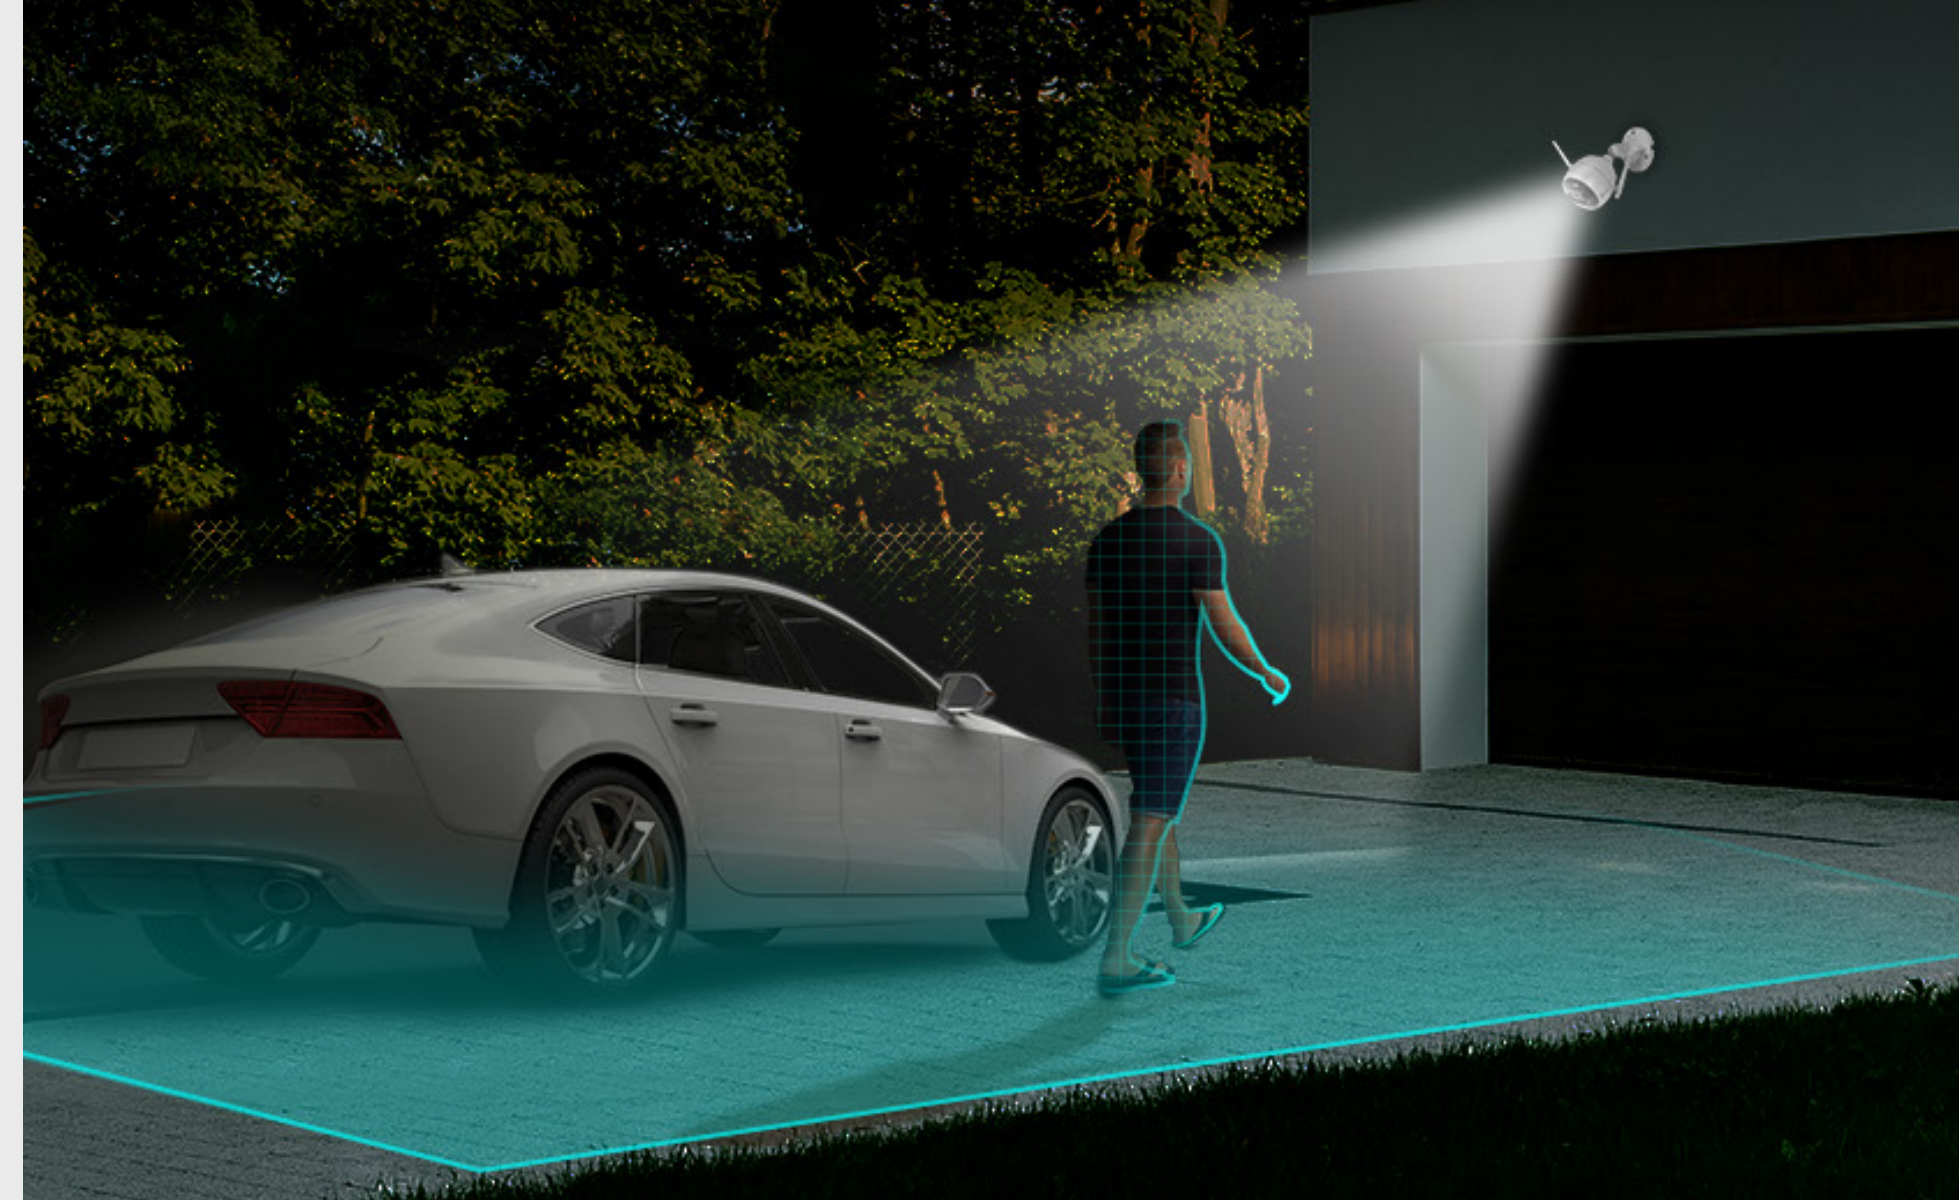

2K⁺

1080p

Strong and stable Wi-Fi connection with dual antennas

Frustrated with unreliable Wi-Fi connection at your driveway? The two enhanced external antennas on the C3X 2K⁺ relieve that headache. It boasts wall-penetration and anti-interference capabilities, while handling long-range Internet transmissions easily and steadily.

AI-powered human detection for alerts that matter

With a built-in, deep learning AI chip, the C3X 2K+ can detect and distinguish human shapes from other moving objects in real time. It improves alert accuracy and notifies you only when it matters.

Active protection in the important places

Multiple customizable options, which are powered by AI, are available to protect what matters most. For example, upon human shape detection, the C3X 2K+ could differentiate suspicious people from passing cats to help increase alert accuracy.

Built to last in any weather

Featuring an IP67-rated metal enclosure, the camera operates steadily on rainy, sunny, stormy, and snowy days. It protects your property, even under the toughest weather conditions.