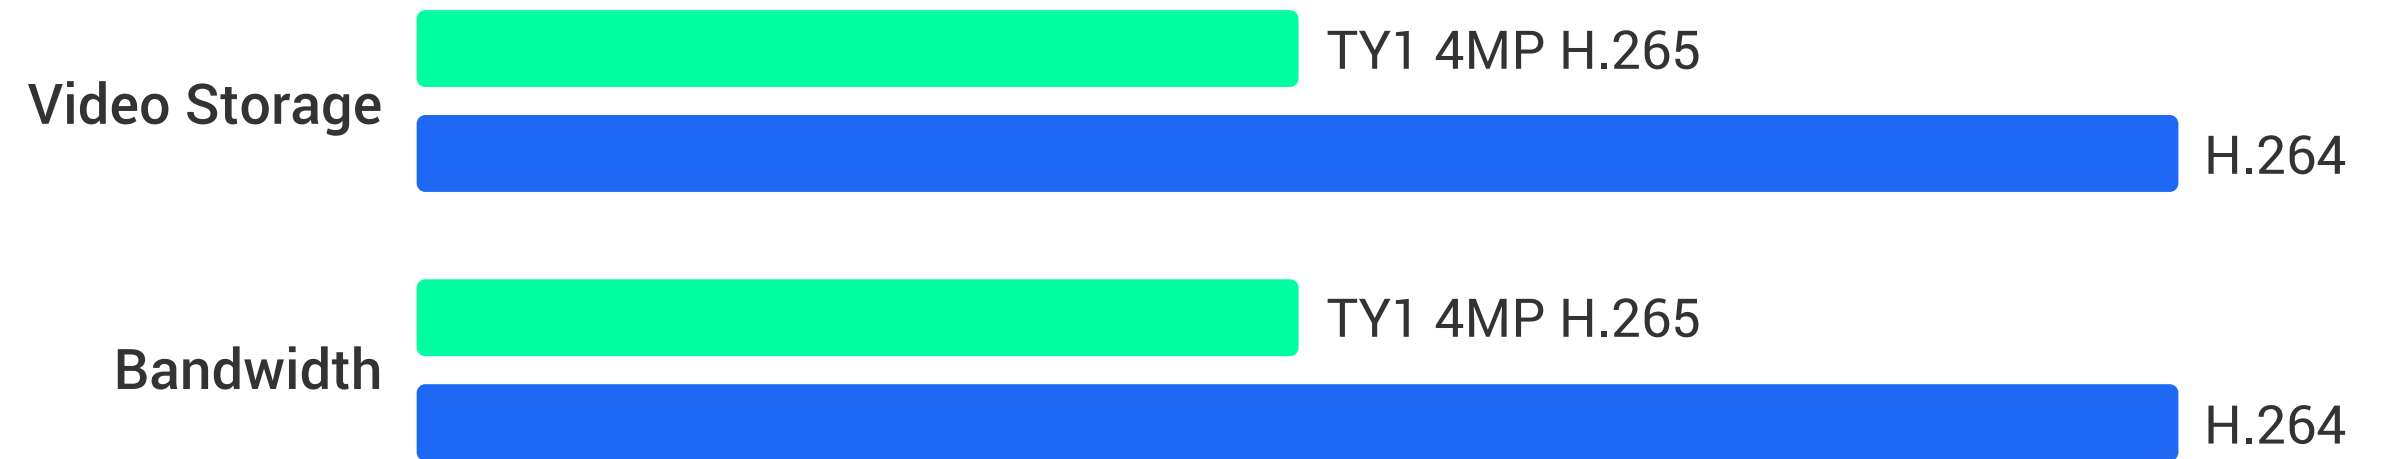

Protecting your data and privacy is our highest priority. Data transmission between the camera and the EZVIZ Cloud is encrypted from end to end. Only you have the keys to decrypt your data. To get an extra layer of privacy protection, you can always enable the camera's sleep mode on the EZVIZ App.

AES 128-bit encryption

TLS encryption Protocol

Multiple authentication steps

Save money on video storage and bandwidth.

The camera features the advanced H.265 video compression technology, achieving better video quality with only half the bandwidth and half the storage space of the previous H.264 video compression standard.

* The H.265 video compression applies when the 24/7 video recording is activated.

Two storage options.

Save your recordings with flexible and secured solutions. The TY1 comes with a built-in MicroSD card slot that can store up to 256 GB of recorded footage. You can also save your images to EZVIZ Cloud* for additional back-up.