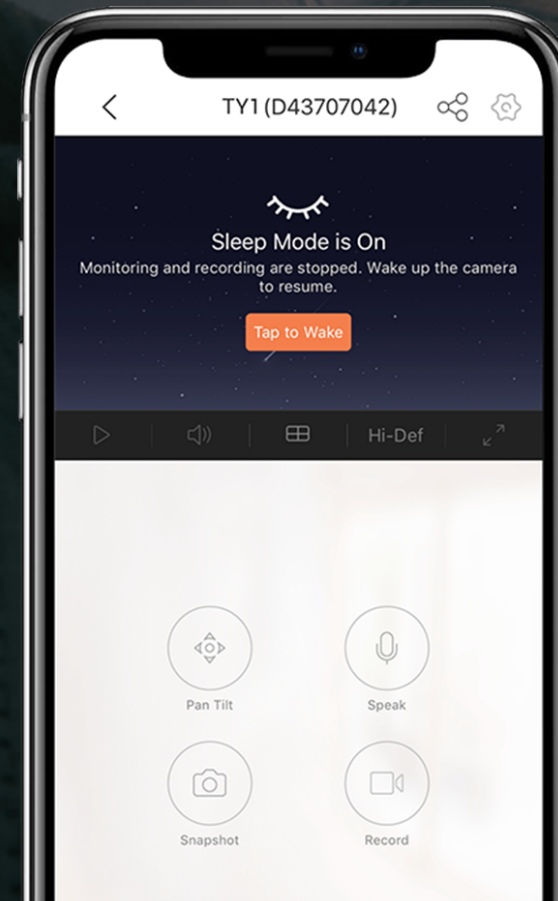

We protect your data and privacy.

Protecting your data and privacy is our highest priority. Data transmission between the camera and the EZVIZ Cloud is encrypted from end to end. Only you have the keys to decrypt your data. To get an extra layer of privacy protection, you can always enable the camera's sleep mode on the EZVIZ App.