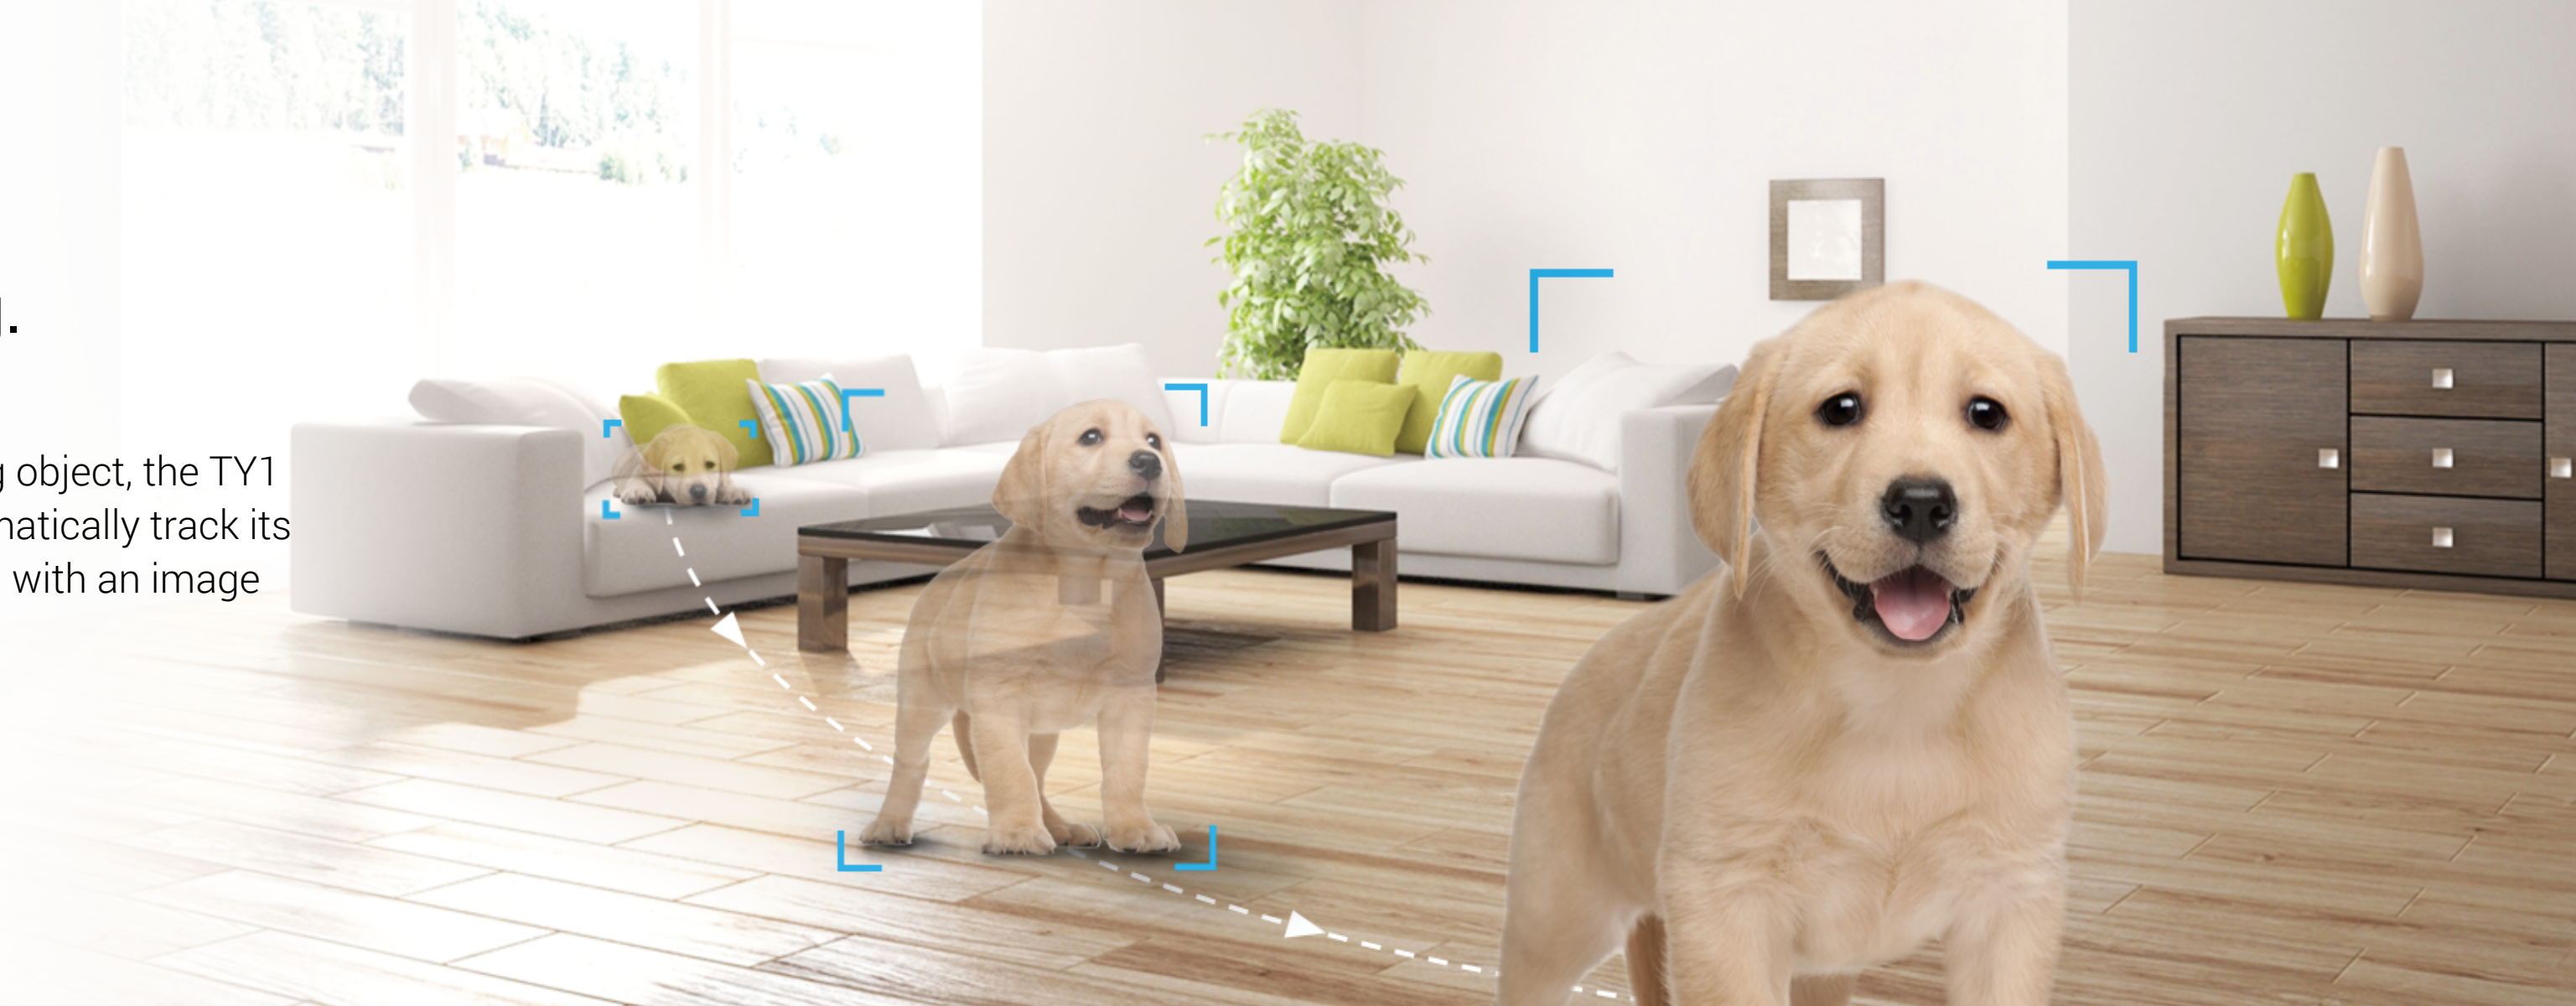

View from Anywhere

Wi-Fi 2.4 GHz

MicroSD Slot
(up to 256 GB)

Records every corner in 2K resolution.

This powerful camera records images in 2K resolution, rendering crisp details even in 4x digital zoom, so you see everything clearly in live video and playback.

4MP

2MP

Zero blind spots.

Keep tabs on every corner with just one TY1. Its expansive 360-degree field-of-view ensures full coverage, so you don't miss a thing.

- Vertical rotation 55°

- Horizontal rotation 350°

Smart tracking.

When it detects a moving object, the TY1 is smart enough to automatically track its motion while alerting you with an image in real-time.

Communication, anytime.

Talk to your loved ones and deter unwelcome strangers – all by using the TY1's two-way communication feature. Using the EZVIZ App on your mobile device, you can easily and conveniently enjoy communication wherever you might be.

See further in the dark.

Enjoy round-the-clock protection with the TY1 camera. Using powerful Infrared LED lights, it lets you see up to 10 meters (33 feet) in dim light.

We protect your data and privacy.