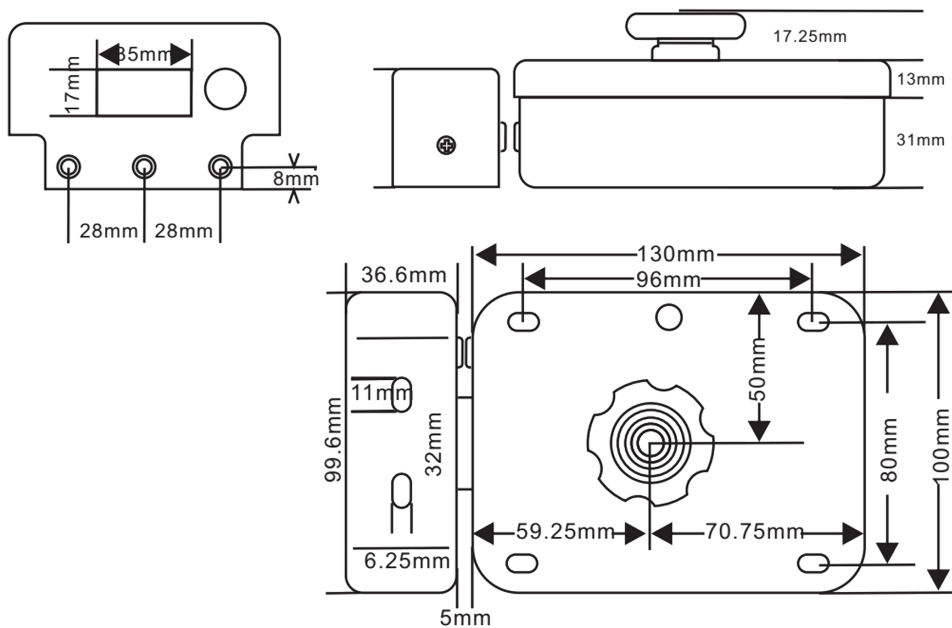

Specifications

Model	DS-K4E100
Dimension (W × H × D)	130 mm × 100 mm × 61.25 mm (5.12" × 3.94" × 2.41")
Power supply	DC 12V ± 10%
Electric current	350 mA (working current)
	25 mA (standby current)
Working temperature	-20 °C to 50 °C (-4 °F to 122 °F)
Length of the lock tongue	20 mm
Material	Stainless steel
Weight	1.45 kg (3.20 lb)

Appearance

Available Model

DS-K4E100