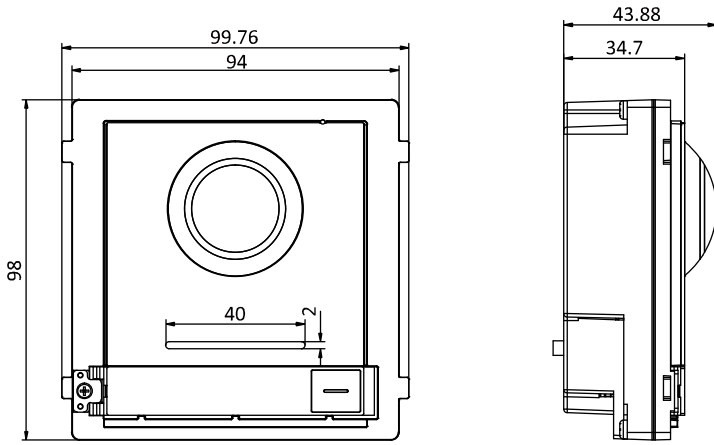

Accessory

Optional