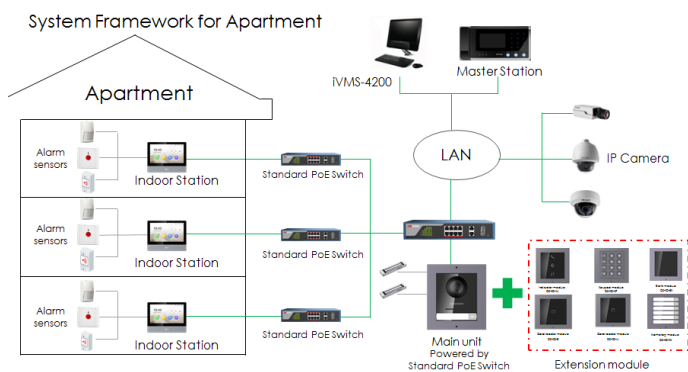

DS-KD8003-IME1

Video Intercom Module Door Station

HIKVISION

Key Feature

- 2 MP HD video intercom function
- Access control function
- Noise suppression and echo cancellation
- Low illumination
- Tampering alarm supported
- Fisheye camera with IR supplement light
- Supports sub-modules' access (max. 7)
- Nametag customization
- Easy to and extend

Typical Application

Specification

System parameters	
Processor	Embedded MCU Processor
Operation system	Embedded Linux operation system
Operation method	Physical button
Video Parameters	
Camera	Low illumination 2 MP HD IR camera
Video Compression Standard	H.264
Resolution	Main stream : 1920 × 1080 Sub stream : 720 × 480
BLC	Supported
DNR	Supported
WDR	Supported
Anti-flicker	50 Hz, 60 Hz
Field of view	Horizontal: 180° Vertical: 96°
Audio parameters	
Audio input	Built-in omnidirectional microphone
Audio output	Built-in loudspeaker (More than 85 dB within 20 cm)
Audio compression standard	G.711 U
Audio compression Rate	64 Kbps
Audio quality	Noise suppression and echo cancellation
Light supplement	
Light supplement mode	IR supplement
Network parameters	
Ethernet	10/100 Mbps self-adaptive Ethernet
Network protocol	TCP/IP, RSTP
Alarm parameters	
Tampering alarm	1
Interfaces	
Module-connecting	1
Door contact input	2
Exit button input	2
I/O input	4
Debug	1
Door control	2, breakdown voltage: 36 V
Performances	
Card capacity	Max. 10000
User capacity	Max. 2000
Linked Indoor station	Max. 500
Linked sub door station	Max. 16