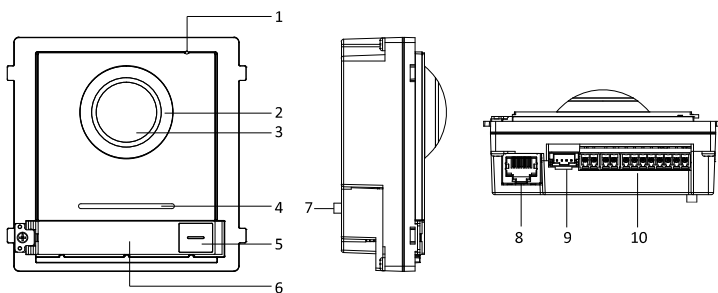

Linked doorphone	Max. 8
Protocol	ISAPI, RTSP, STMP, SNMP
Unlock door	Unlock by presenting cards, unlock via Client Software, unlock via App, unlock via indoor station

General	
Physical button	1
Power supply	12 VDC/PoE (IEEE 802.3af)
Power consumption	4 W
Working temperature	-40° C to +55° C (-40° F to 131° F)
Working humidity	10% to 95%
Installation	Flush mounting, surface mounting
Dimension	98 mm × 99.8 mm × 43.9 mm (3.86" × 3.93" × 1.73")
Weight	554 g (with packaging) 375 g (without packaging)

Available Model

DS-KD8003-IME1

Appearance and Interfaces

No.	Description	No.	Description
1	Microphone	6	Nametag
2	Low Illumination IR Supplement Light	7	TAMPER
3	Built-in Camera	8	Network Interface
4	Loudspeaker	9	Module-connecting Interface (output)
5	Call Button	10	Terminals

Dimension