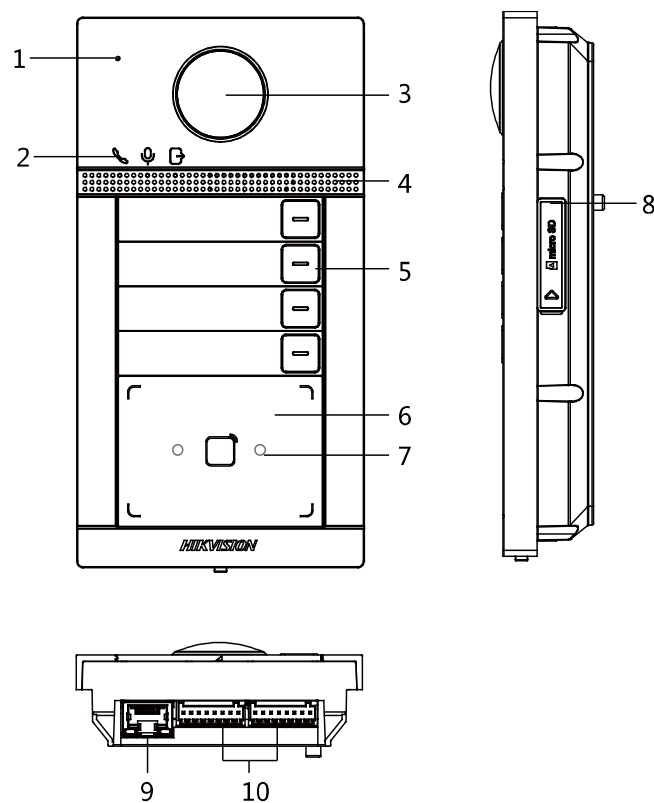

Card capacity	Max. 10000
User capacity	Max. 2000
Linked Indoor station	3
Linked sub door station	Max. 16
Linked doorphone	Max. 8
Protocol	ISAPI, RTSP, STMP, SNMP
Unlock door	Unlock by presenting cards, unlock via Client Software, unlock via App, unlock via indoor station

General	
Protection level	IP65, IK08
Indicator	3
Power supply	IEEE802.3af, standard PoE 12 VDC
Power consumption	< 10 W
Working temperature	-40° C to 53° C (-40° F to 127.4° F)
Working humidity	10% to 95%
Installation	Surface mounting/ Flush mounting
Dimension	174 mm × 91 mm × 29 mm

Available Model

DS-KV8413-WME1(B)

Appearance and Interfaces

No.	Description	No.	Description
1	Microphone	6	Card Reading Area
2	Indicator	7	IR Light