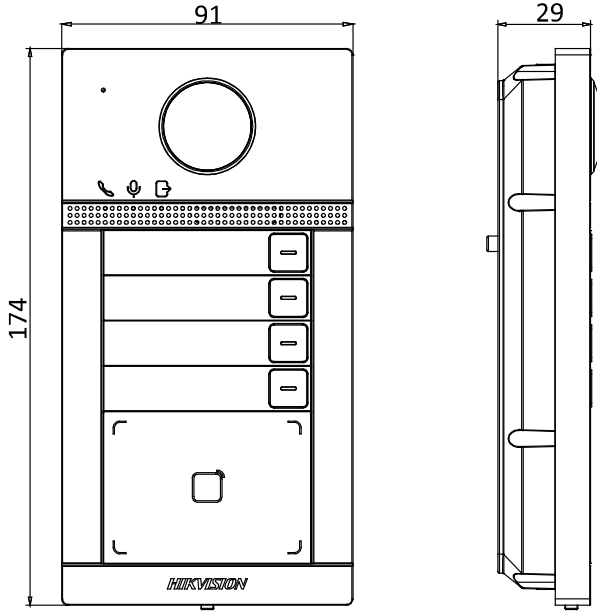

General	
Protection level	IP65, IK08
Indicator	3
Power supply	IEEE802.3af, standard PoE 12 VDC
Power consumption	< 10 W
Working temperature	-40° C to 53° C (-40° F to 127.4° F)
Working humidity	10% to 95%
Installation	Surface mounting/ Flush mounting
Dimension	174 mm × 91 mm × 29 mm

## Appearance and Interfaces

No.	Description	No.	Description
1	Microphone	6	Card Reading Area
2	Indicator	7	IR Light

3	Camera	8	MicroSD Card Slot & Debugging Port
4	Loudspeaker	9	LAN
5	Button	10	Terminals

**Dimension**

Distributed by