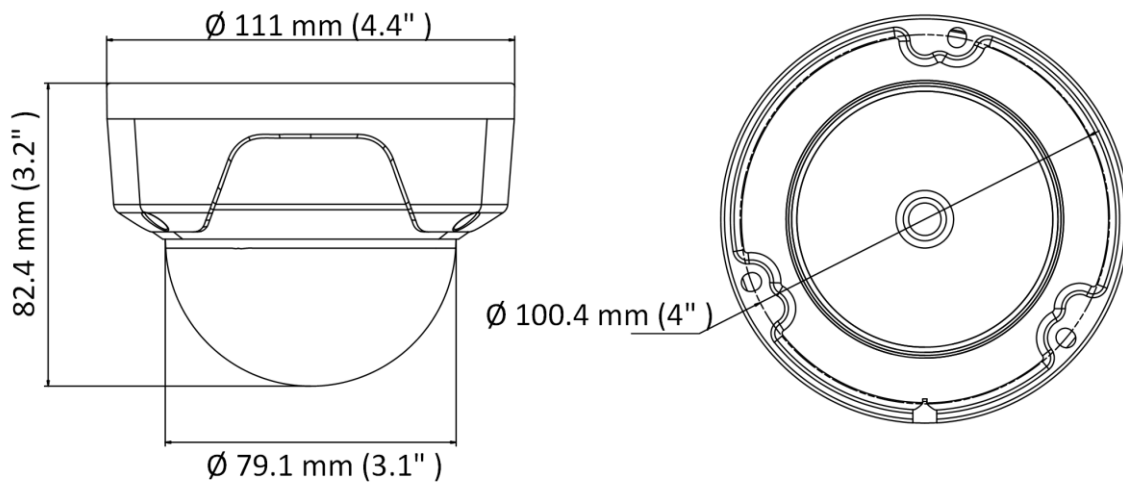

▪ Dimension

Unit: mm (inch)

▪ Accessory

▪ Optional

HIA-B403 Wall Mount	HIA-J104-DM18 Junction Box	HIA-P101 Rain Shade	HIA-B301 Vertical Pole Mount	HIA-B201 Corner Mount
HIA-P103 Rain Shade	HIA-B401-110B Wall Mount	HIA-J204 Inclined Ceiling Mount	HIA-B101-110 Pendant Mount	HIA-B401-110 Wall Mount