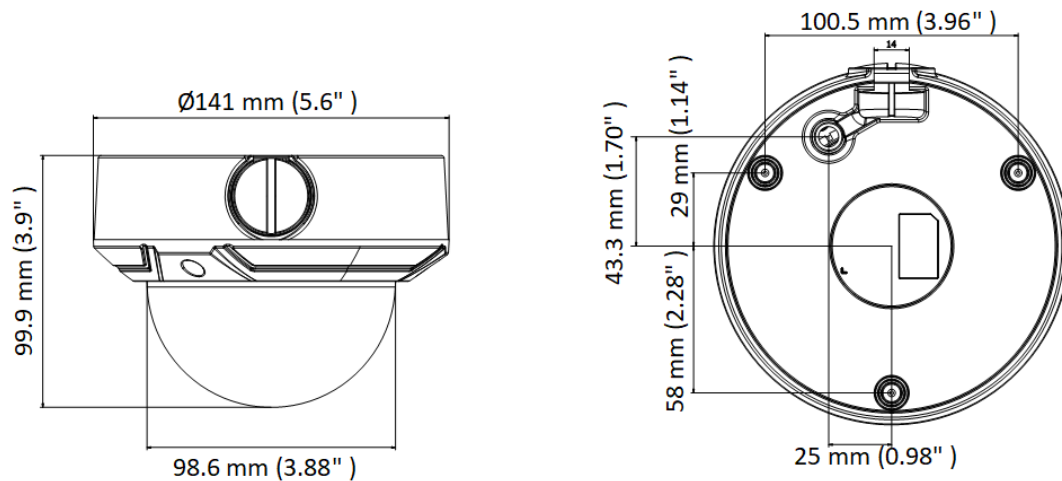

Interface	
Ethernet Interface	1 RJ45 10 M/100 M self-adaptive Ethernet port
On-Board Storage	Built-in memory card slot, support microSD card, up to 256 GB
Reset Key	Yes
Event	
Basic Event	Motion detection, video tampering alarm, exception
Linkage	Upload to FTP, notify surveillance center, send email, upload to memory card, trigger recording, trigger capture
General	
Power	12 VDC $\pm$ 25%, 0.8 A, max. 10 W, $\varnothing$ 5.5 mm coaxial power plug PoE: (802.3af, Class 3, 36 V to 57 V), 0.2 A to 0.32 A, max. 11.5 W
Dimension	$\varnothing$ 141 mm $\times$ 99.9 mm (5.6" $\times$ 3.9")
Package Dimension	140 mm $\times$ 140 mm $\times$ 154 mm (5.5" $\times$ 5.5" $\times$ 6.1 ")
Weight	Approx. 820 g (1.8 lb.)
With Package Weight	Approx. 1200 g (2.6 lb.)
Storage Conditions	-30 °C to +60 °C (-22 °F to +140 °F). Humidity 95% or less (non-condensing)
Startup and Operating Conditions	-30 °C to +60 °C (-22 °F to +140 °F). Humidity 95% or less (non-condensing)
Language	English, Ukrainian
General Function	Anti-flicker, heartbeat, mirror, password protection, privacy mask, watermark, IP address filter
Approval	
EMC	FCC SDoC (47 CFR Part 15, Subpart B); CE-EMC (EN 55032: 2015, EN 61000-3-2: 2014, EN 61000-3-3: 2013, EN 50130-4: 2011 +A1: 2014); RCM (AS/NZS CISPR 32: 2015); IC VoC (ICES-003: Issue 6, 2016); KC (KN 32: 2015, KN 35: 2015)
Safety	UL (UL 60950-1); CB (IEC 60950-1:2005 + Am 1:2009 + Am 2:2013, IEC 62368-1:2014); CE-LVD (EN 60950-1:2005 + Am 1:2009 + Am 2:2013, IEC 62368-1:2014); BIS (IS 13252(Part 1):2010+A1:2013+A2:2015)
Environment	CE-RoHS (2011/65/EU); WEEE (2012/19/EU); Reach (Regulation (EC) No 1907/2006)
Protection	IP67 (IEC 60529-2013), IK10 (IEC 62262:2002)

### ▪ Available Model

IPC-D620H-Z (2.8 to 12 mm)

## Dimension

Unit: mm (inch)